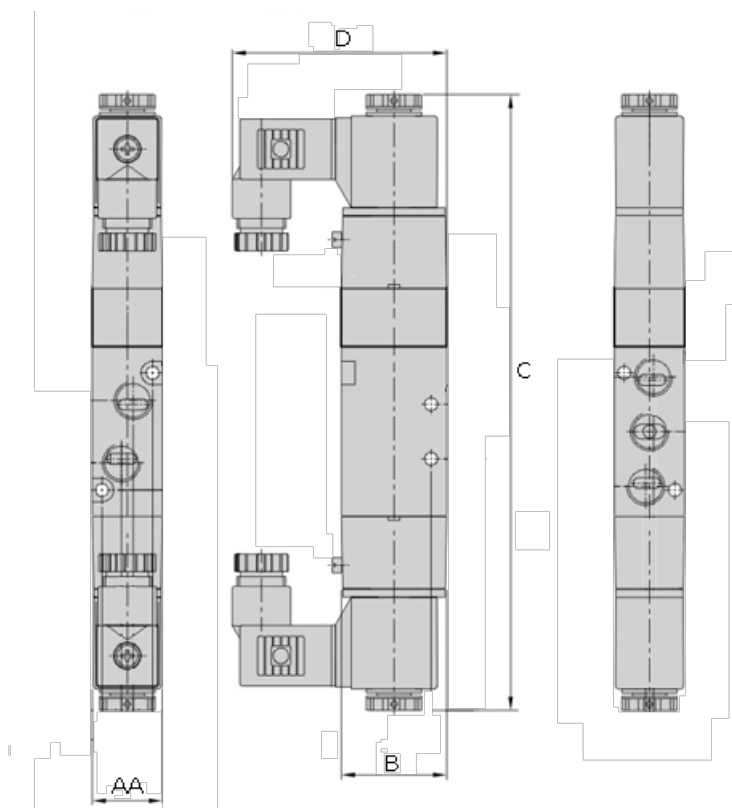

# Data Sheet

Article number: 584V330P10AG

Description: Solenoid Valve, type 4V330P10AG  
port 3/8" 5/3 - pressure center, AC230V

## Measures

AA	= 27
B	= 40
C	= 209.0
d	= 69.2
Port exit	= G 3/8"
Port supply and blowdown	= G 1/4"
Voltage	= 230 VAC